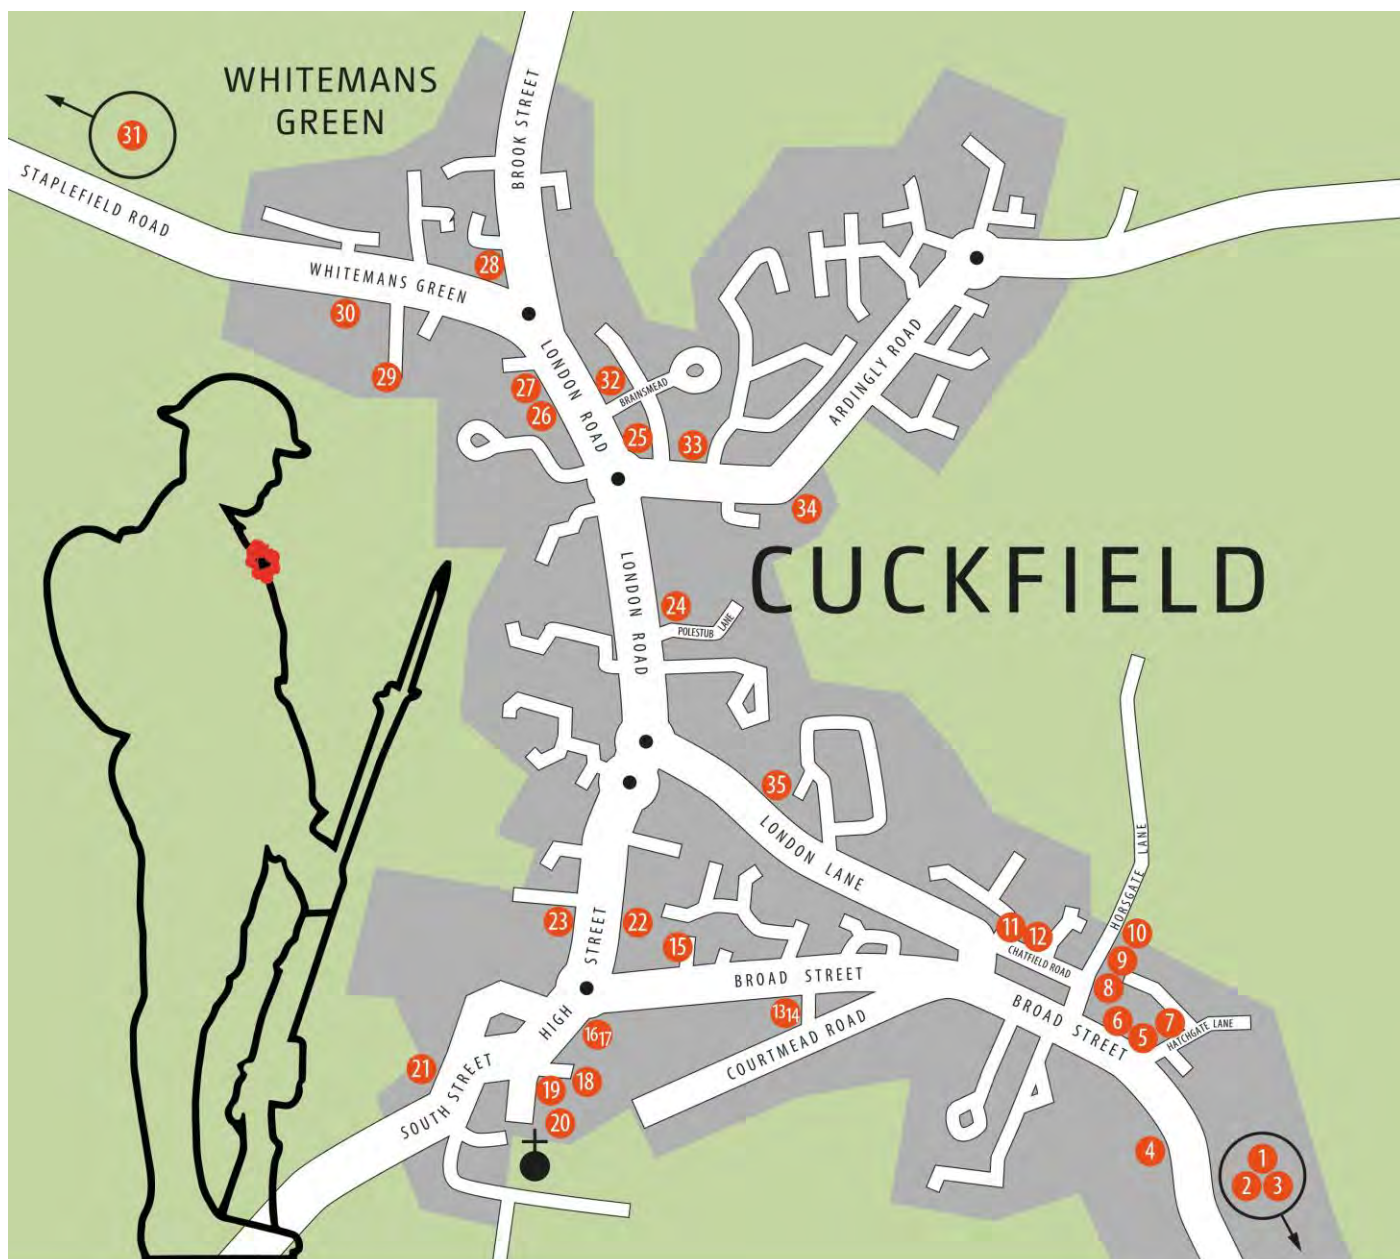

**'Cuckfield Remembers 1918-2018'** Follow the WW1 Memorial Walk, 31 October-18 November. Remember the Cuckfield men who gave their lives and see the houses where some of them lived.

No.	Soldier's name	Street address	No.	Soldier's name	Street address
1*	KENNEDY Archibald, John and Paul	Stafford House, Tyler's Green	19	ATTWATER Ernest	1 Church St
2*	STEVENS George Eric	Garnalds, Copyhold Lane	20	BOWLEY William	Church Twitten, Church St
3*	LYON Edward Lycett	Copyhold Cottage, Copyhold Lane	21	ROWLAND James	28 South St
4	MITCHELL William Holford	The Mount, Broad St	22	UPTON Nathan	Maltmans South
5	BOTTING George	4 Jubilee Cottages, Broad St	23	LOWNDES Edward	Waverley
6	ETHERTON Harry	1 Jubilee Cottages, Broad St	24	MERTENS Hugh	Whitmore
7	UPTON Lawrence	43 Hatchgate Lane	25	KEEP Albert	Durnford House, W Green
8	ROBINSON Arthur	5 Albany Villas, Horsgate Lane	26	LANDER Ernest	1 Woodcroft Villas, W Green
9	MITCHELL William	2 Albany Villas, Horsgate Lane	27	BOWELL Cecil	2 Woodcroft Villas, W Green
10	ANSCOMBE Frederick	1 Albany Villas, Horsgate Lane	28	CROUCHER Albert	3 Whiteman Green Cottages
11	PENNIFOLD Alfred	32 Chatfield Rd	29	TURNER Harcourt	Tazar (Hortons), W Green
12	HENLEY Albert	28 Chatfield Rd	30	WILLIAMS Edward	Old Cottage, W Green
13	HUCKETT Arnold	The Old Vicarage, Broad St	31*	REID Stuart	Mill Hall
14	HUCKETT Oliver	The Old Vicarage, Broad St	32	VICKERS George	2 Briar Cotts, Brainsmead
15	CARTNER Hubert	Mytten Lodge	33	DANCY Ellis	2 Myrtle Cotts, Ardingly Rd
16	BATES Frank	Clockhouse (Neilson)	34	SELBY Albert	Longacre, Ardingly Rd
17	BATES Jack	Clockhouse (Neilson)	35	GIBSON George	2 Harradines, London Lane
18	FISHER Wilfrid	The Old Vicarage, High St			

Marcus Grimes • The White Harte • Cuckfield Bathrooms • Cuckfield I Wear • The Rose & Crown